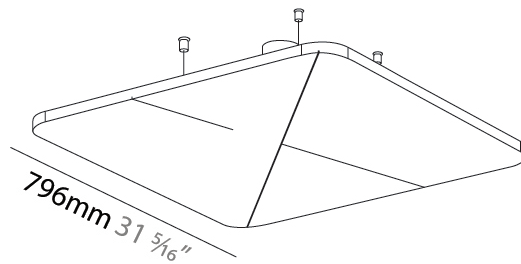

GENERAL

Series: Quantum Acoustic Light Panel
Brand: Prolicht
Division: Architectural
Mounting Type: Suspension
Mounting Location: Ceiling
Subcategory: Acoustic

PHYSICAL

Shape: Round
Length (mm): 796
Length (in): 31 5/16
Width (mm): 796
Width (in): 31 5/16
Height (mm): 54
Height (in): 2 1/8

Light Distribution: Indirect

Fixture Finish: SSR / BKV / CWI / CRY / HAB / UFT / ITA / RUA / FTG / MYG / LOD / PUS / FRO / FUP / KIA / POP / BLS / SPG / MEY / GOH / GUM / CHC / COM / ABZ / JAG / OBR / MOS / ROR

Accent Finish: ANC / ASH / BNA / BTC / BZE / CEL / EGG / EVG / FOG / FOS / FST / FUA / IRI / IRO / KHA / LIC / LIM / MER / MSN / MUS / ONX / PEA / PLU / POL / PPY / RAY / ROY / RST / STE / SWD / TAN / TAU

Fixture Material: Aluminum

Cable Details: 2 000mm / 78 3/4" or 6 000mm / 236 1/4" Transparent Cable

ELECTRICAL

Lamp Type: LED (Zhaga Standard)
Input Wattage (W): 12.7
Total Output Wattage (W): 11.8
Dimming: Non-Dimmable
Driver Included: Yes
Driver Location: Integrated
Driver Type: Constant Current - Universal
Driver Class: Class 2
Input Voltage (V): 120 - 277

LED

Color Temperature (°K): 2700 / 3000 / 3500 / 4000
Max. Delivered Lumen (lm): 935 / 945 / 973 / 1001
Nominal Lumen (lm): 1140 / 1152 / 1187 / 1221
CRI: >90 CRI
Lamp Life (hrs): 50000

OPTICAL

RATINGS AND CERTIFICATIONS

Certified By: CSA Certified to UL and CSA Standards
IP rating: IP20