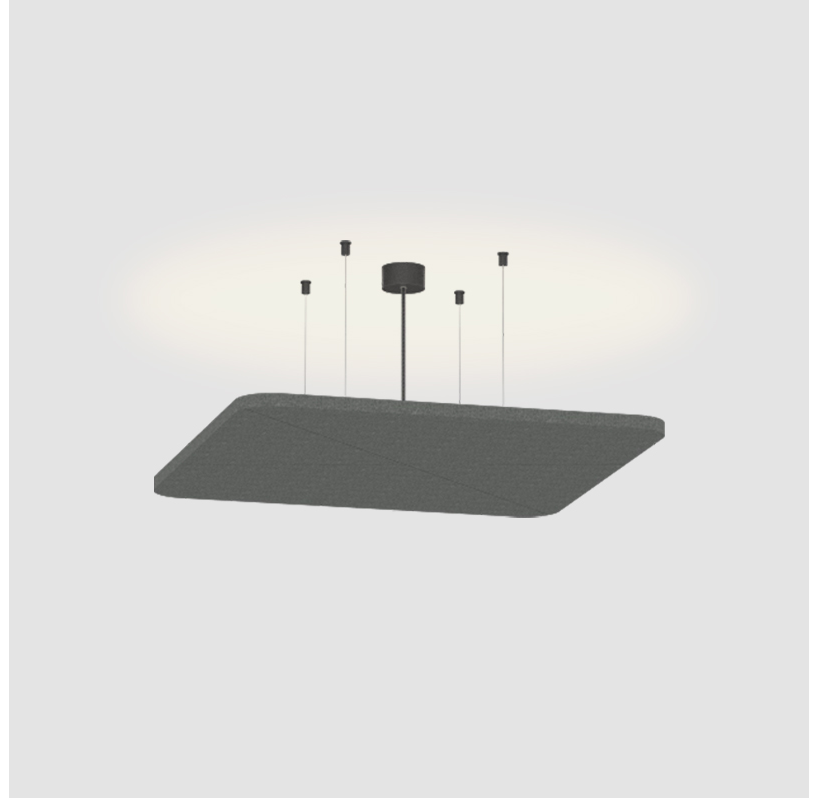

GENERAL

Series: Quantum Acoustic Light Panel
Brand: Prolicht
Division: Architectural
Mounting Type: Suspension
Mounting Location: Ceiling
Subcategory: Acoustic

PHYSICAL

Shape: Round
Length (mm): 496
Length (in): 19 1/2
Width (mm): 496
Width (in): 19 1/2
Height (mm): 54
Height (in): 2 1/8

Light Distribution: Indirect

Fixture Finish: SSR / BKV / CWI / CRY / HAB / UFT / ITA / RUA / FTG / MYG / LOD / PUS / FRO / FUP / KIA / POP / BLS / SPG / MEY / GOH / GUM / CHC / COM / ABZ / JAG / OBR / MOS / ROR

Accent Finish: ANC / ASH / BNA / BTC / BZE / CEL / EGG / EVG / FOG / FOS / FST / FUA / IRI / IRO / KHA / LIC / LIM / MER / MSN / MUS / ONX / PEA / PLU / POL / PPY / RAY / ROY / RST / STE / SWD / TAN / TAU

Fixture Material: Aluminum

Cable Details: 2 000mm / 78 3/4" or 6 000mm / 236 1/4" Transparent Cable

ELECTRICAL

Lamp Type: LED (Zhaga Standard)
Input Wattage (W): 12.7
Total Output Wattage (W): 11.8
Dimming: Non-Dimmable
Driver Included: Yes
Driver Location: Integrated
Driver Type: Constant Current - Universal
Driver Class: Class 2
Input Voltage (V): 120 - 277

LED

Color Temperature (°K): 2700 / 3000 / 3500 / 4000
Max. Delivered Lumen (lm): 935 / 945 / 973 / 1001
Nominal Lumen (lm): 1140 / 1152 / 1187 / 1221
CRI: >90 CRI
Lamp Life (hrs): 50000

OPTICAL

RATINGS AND CERTIFICATIONS

Certified By: CSA Certified to UL and CSA Standards
IP rating: IP20