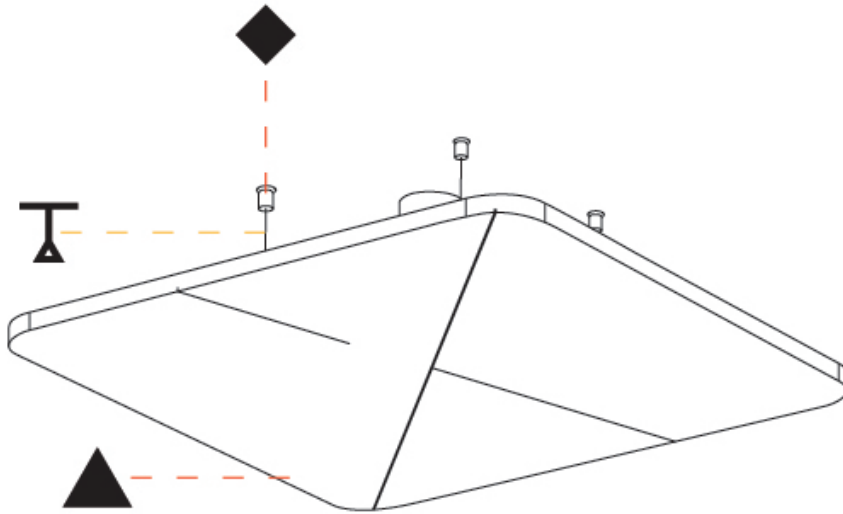

QUANTUM ACOUSTIC LIGHT PANEL SUSPENSION

A300739-

PROJECT	_____
TYPE	_____
SPECIFIER	_____
QUANTITY	_____
DATE	_____