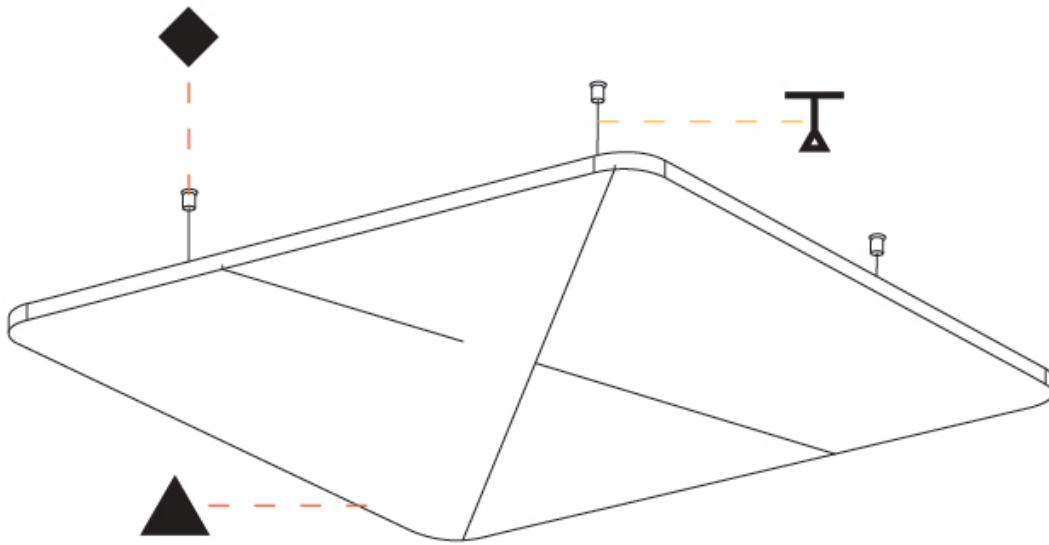

QUANTUM ACOUSTIC LIGHT PANEL SUSPENSION

A300740-

PROJECT	_____
TYPE	_____
SPECIFIER	_____
QUANTITY	_____
DATE	_____

A