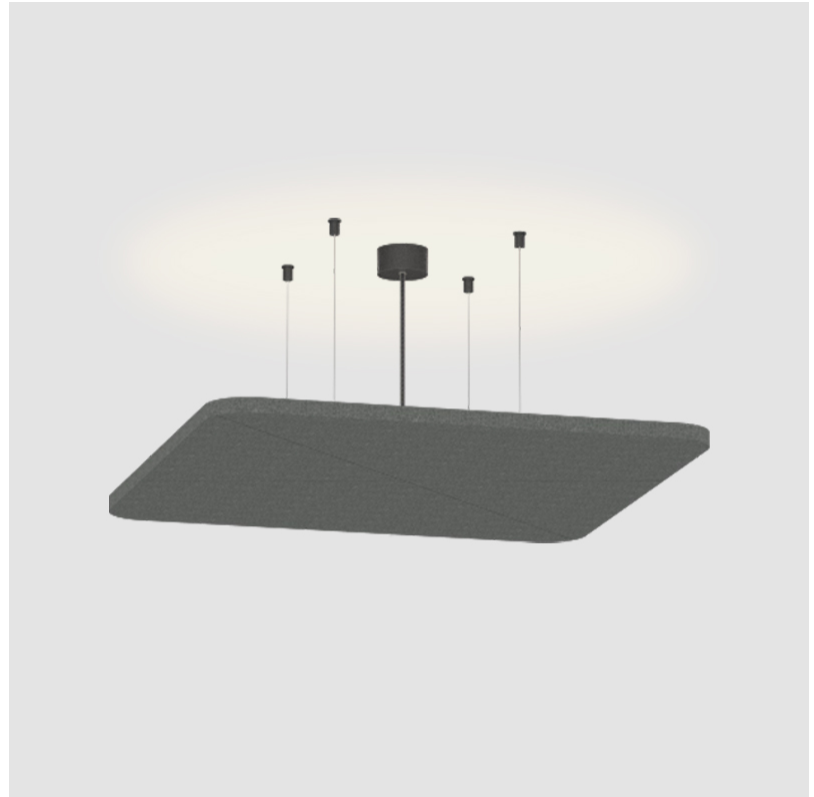

GENERAL

Series: Quantum Acoustic Light Panel
Brand: Prolicht
Division: Architectural
Mounting Type: Suspension
Mounting Location: Ceiling
Subcategory: Acoustic

PHYSICAL

Shape: Round
Length (mm): 796
Length (in): 31 5/16
Width (mm): 796
Width (in): 31 5/16
Height (mm): 54
Height (in): 2 1/8

Light Distribution: Indirect

Fixture Finish: SSR / BKV / CWI / CRY / HAB / UFT / ITA / RUA / FTG / MYG / LOD / PUS / FRO / FUP / KIA / POP / BLS / SPG / MEY / GOH / GUM / CHC / COM / ABZ / JAG / OBR / MOS / ROR

Accent Finish: ANC / ASH / BNA / BTC / BZE / CEL / EGG / EVG / FOG / FOS / FST / FUA / IRI / IRO / KHA / LIC / LIM / MER / MSN / MUS / ONX / PEA / PLU / POL / PPY / RAY / ROY / RST / STE / SWD / TAN / TAU

Fixture Material: Aluminum

Cable Details: 2 000mm / 78 3/4" or 6 000mm / 236 1/4" Transparent Cable

ELECTRICAL

Lamp Type: LED (Zhaga Standard)
Input Wattage (W): 12.7
Total Output Wattage (W): 11.8
Dimming: Non-Dimmable
Driver Included: Yes
Driver Location: Integrated
Driver Type: Constant Current - Universal
Driver Class: Class 2
Input Voltage (V): 120 - 277

LED

Color Temperature (°K): 2700 / 3000 / 3500 / 4000
Max. Delivered Lumen (lm): 935 / 945 / 973 / 1001
Nominal Lumen (lm): 1140 / 1152 / 1187 / 1221
CRI: >90 CRI
Lamp Life (hrs): 50000

OPTICAL

RATINGS AND CERTIFICATIONS

Certified By: CSA Certified to UL and CSA Standards
IP rating: IP20