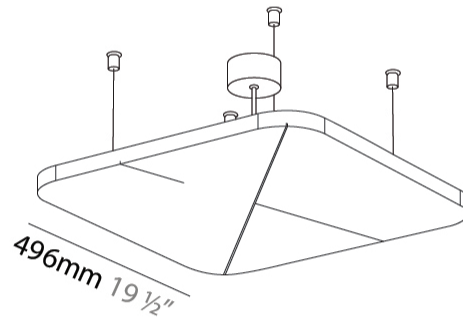

GENERAL

Series: Quantum Acoustic Light Panel
Brand: Prolicht
Division: Architectural
Mounting Type: Suspension
Mounting Location: Ceiling
Subcategory: Acoustic

PHYSICAL

Shape: Round
Length (mm): 496
Length (in): 19 1/2
Width (mm): 496
Width (in): 19 1/2
Height (mm): 54
Height (in): 2 1/8

Light Distribution: Indirect

Fixture Finish: SSR / BKV / CWI / CRY / HAB / UFT / ITA / RUA / FTG / MYG / LOD / PUS / FRO / FUP / KIA / POP / BLS / SPG / MEY / GOH / GUM / CHC / COM / ABZ / JAG / OBR / MOS / ROR

Accent Finish: ANC / ASH / BNA / BTC / BZE / CEL / EGG / EVG / FOG / FOS / FST / FUA / IRI / IRO / KHA / LIC / LIM / MER / MSN / MUS / ONX / PEA / PLU / POL / PPY / RAY / ROY / RST / STE / SWD / TAN / TAU

Fixture Material: Aluminum

Cable Details: 2 000mm / 78 3/4" or 6 000mm / 236 1/4" Transparent Cable

ELECTRICAL

Lamp Type: LED (Zhaga Standard)
Input Wattage (W): 12.7
Total Output Wattage (W): 11.8
Dimming: Non-Dimmable
Driver Included: Yes
Driver Location: Integrated
Driver Type: Constant Current - Universal
Driver Class: Class 2
Input Voltage (V): 120 - 277

LED

Color Temperature (°K): 2700 / 3000 / 3500 / 4000
Max. Delivered Lumen (lm): 935 / 945 / 973 / 1001
Nominal Lumen (lm): 1140 / 1152 / 1187 / 1221
CRI: >90 CRI
Lamp Life (hrs): 50000

OPTICAL

RATINGS AND CERTIFICATIONS

Certified By: CSA Certified to UL and CSA Standards
IP rating: IP20