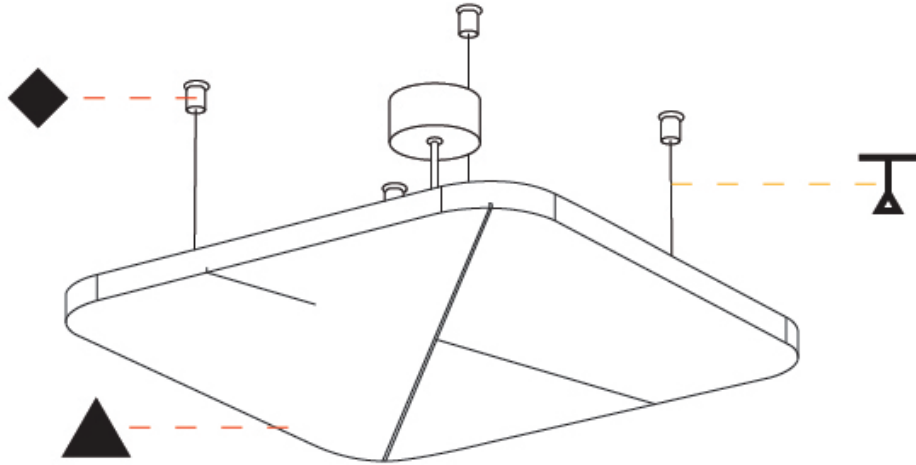

QUANTUM ACOUSTIC LIGHT PANEL SUSPENSION

A300738-

PROJECT	_____
TYPE	_____
SPECIFIER	_____
QUANTITY	_____
DATE	_____

A