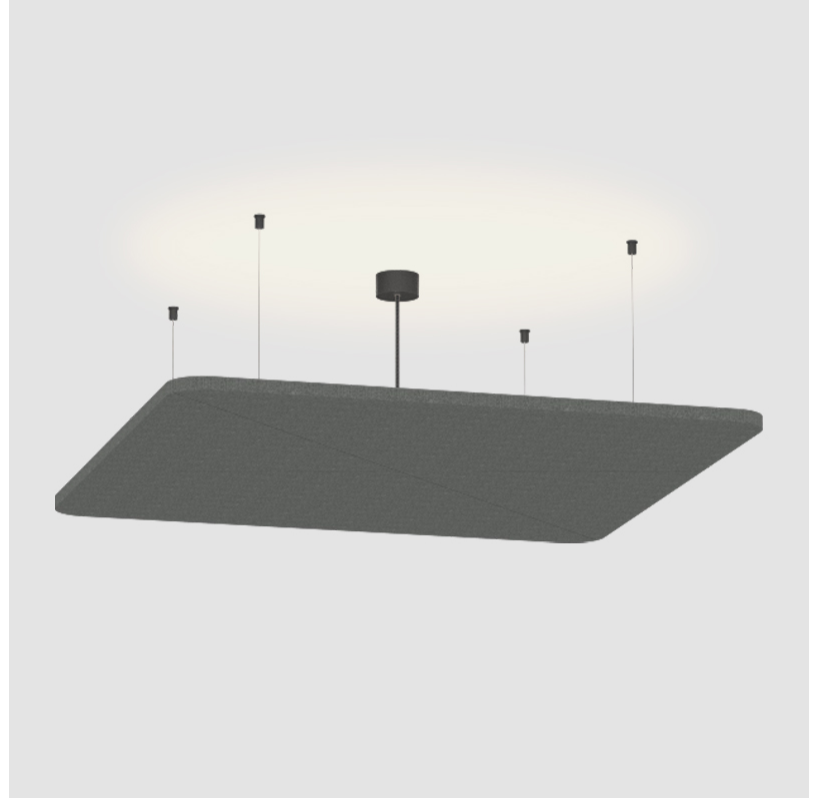

GENERAL

Series: Quantum Acoustic Light Panel
Brand: Prolicht
Division: Architectural
Mounting Type: Suspension
Mounting Location: Ceiling
Subcategory: Acoustic

PHYSICAL

Shape: Round
Length (mm): 1096
Length (in): 43 1/8
Width (mm): 1096
Width (in): 43 1/8
Height (mm): 54
Height (in): 2 1/8
Light Distribution: Indirect
Fixture Finish: SSR / BKV / CWI / CRY / HAB / UFT / ITA / RUA / FTG / MYG / LOD / PUS / FRO / FUP / KIA / POP / BLS / SPG / MEY / GOH / GUM / CHC / COM / ABZ / JAG / OBR / MOS / ROR
Accent Finish: ANC / ASH / BNA / BTC / BZE / CEL / EGG / EVG / FOG / FOS / FST / FUA / IRI / IRO / KHA / LIC / LIM / MER / MSN / MUS / ONX / PEA / PLU / POL / PPY / RAY / ROY / RST / STE / SWD / TAN / TAU
Fixture Material: Aluminum
Cable Details: 2 000mm / 78 3/4" or 6 000mm / 236 1/4" Transparent Cable

ELECTRICAL

Lamp Type: LED (Zhaga Standard)
Input Wattage (W): 31.7
Total Output Wattage (W): 29.1
Dimming: Non-Dimmable
Driver Included: Yes
Driver Location: Integrated
Driver Type: Constant Current - Universal
Driver Class: Class 2
Input Voltage (V): 120 - 277

LED

Color Temperature (°K): 2700 / 3000 / 3500 / 4000
Max. Delivered Lumen (lm): 2338 / 2362 / 2432 / 2503
Nominal Lumen (lm): 2851 / 2880 / 2966 / 3053
CRI: >90 CRI
Lamp Life (hrs): 50000

OPTICAL

RATINGS AND CERTIFICATIONS

Certified By: CSA Certified to UL and CSA Standards
IP rating: IP20