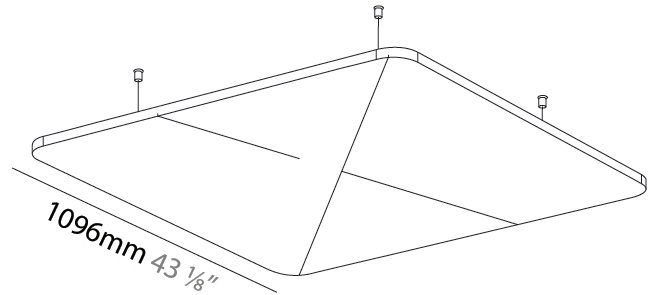

GENERAL

Series: Quantum Acoustic Light Panel
Brand: Prolicht
Division: Architectural
Mounting Type: Suspension
Mounting Location: Ceiling
Subcategory: Acoustic

PHYSICAL

Shape: Round
Length (mm): 1096
Length (in): 43 1/8
Width (mm): 1096
Width (in): 43 1/8
Height (mm): 54
Height (in): 2 1/8
Light Distribution: Indirect
Fixture Finish: SSR / BKV / CWI / CRY / HAB / UFT / ITA / RUA / FTG / MYG / LOD / PUS / FRO / FUP / KIA / POP / BLS / SPG / MEY / GOH / GUM / CHC / COM / ABZ / JAG / OBR / MOS / ROR
Accent Finish: ANC / ASH / BNA / BTC / BZE / CEL / EGG / EVG / FOG / FOS / FST / FUA / IRI / IRO / KHA / LIC / LIM / MER / MSN / MUS / ONX / PEA / PLU / POL / PPY / RAY / ROY / RST / STE / SWD / TAN / TAU
Fixture Material: Aluminum
Cable Details: 2 000mm / 78 3/4" or 6 000mm / 236 1/4" Transparent Cable

ELECTRICAL

Lamp Type: LED (Zhaga Standard)
Input Wattage (W): 31.7
Total Output Wattage (W): 29.1
Dimming: Non-Dimmable
Driver Included: Yes
Driver Location: Integrated
Driver Type: Constant Current - Universal
Driver Class: Class 2
Input Voltage (V): 120 - 277

LED

Color Temperature (°K): 2700 / 3000 / 3500 / 4000
Max. Delivered Lumen (lm): 2338 / 2362 / 2432 / 2503
Nominal Lumen (lm): 2851 / 2880 / 2966 / 3053
CRI: >90 CRI
Lamp Life (hrs): 50000

OPTICAL

RATINGS AND CERTIFICATIONS

Certified By: CSA Certified to UL and CSA Standards
IP rating: IP20